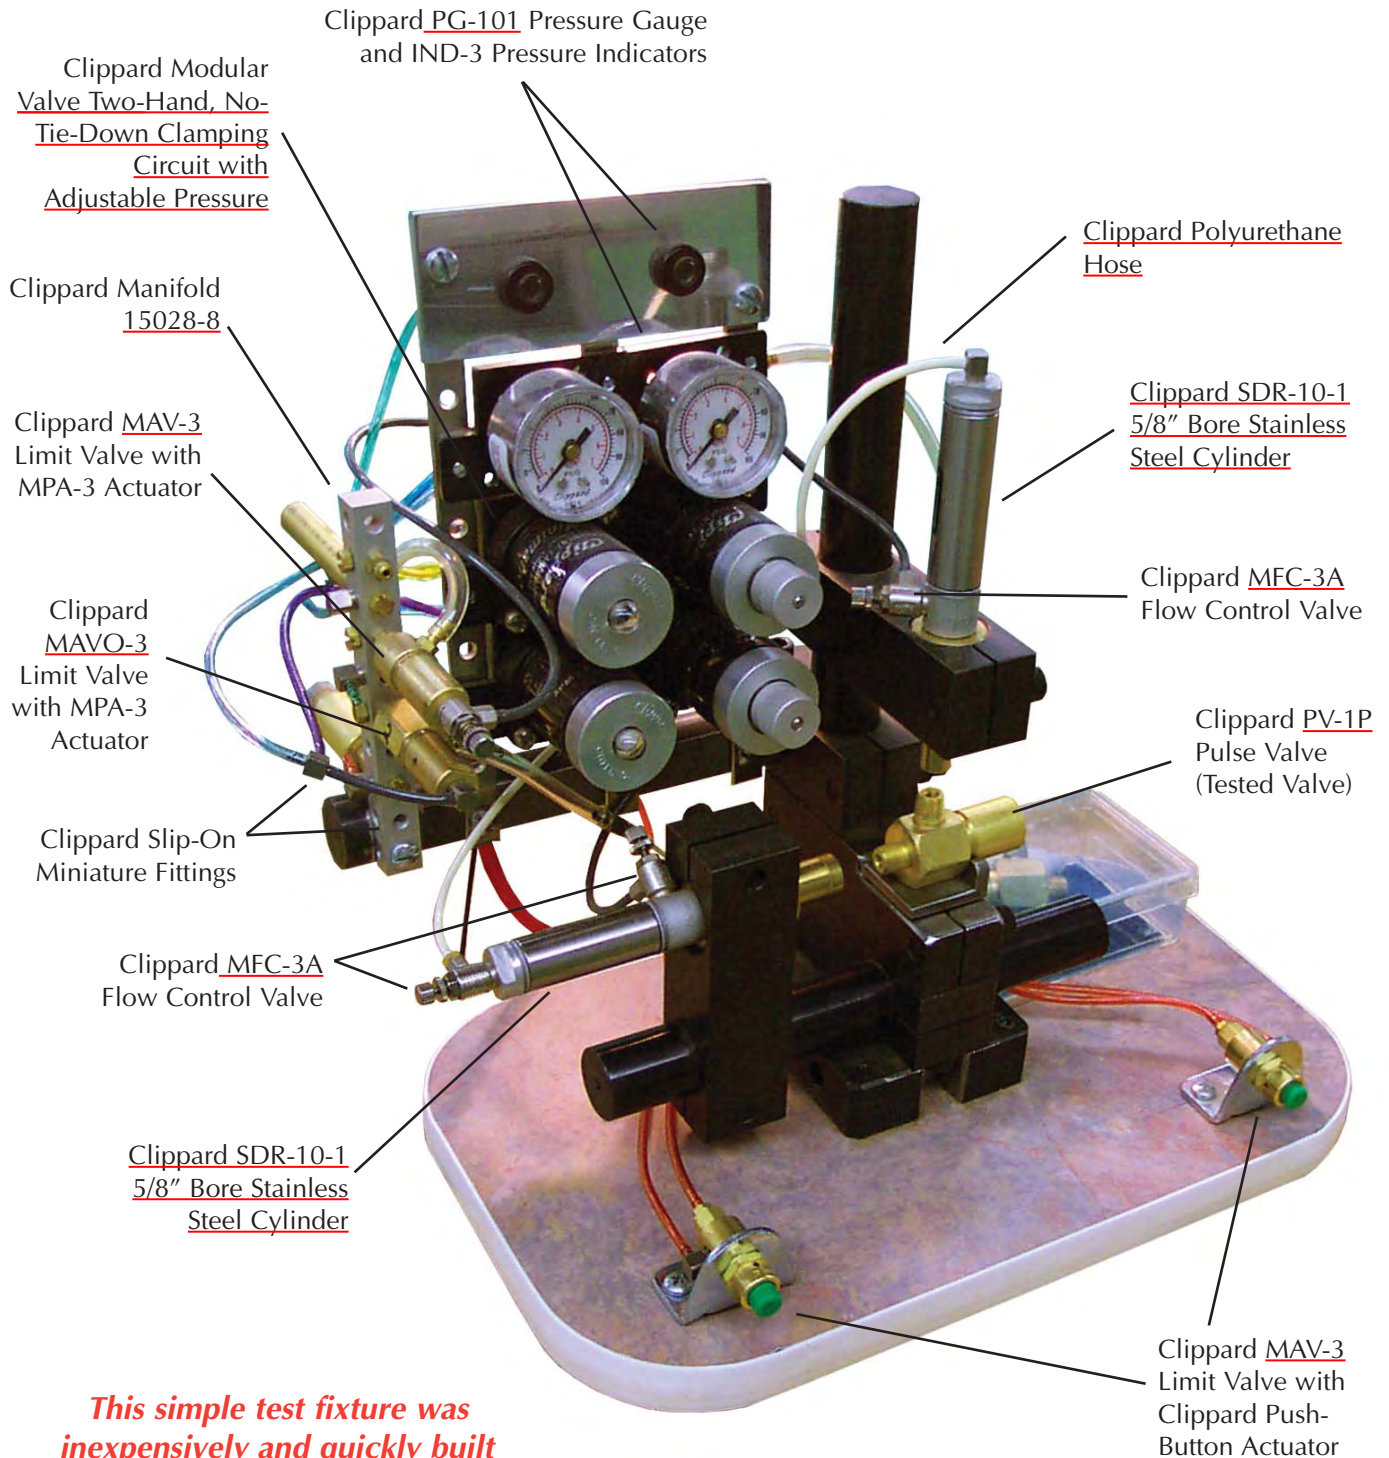

Pneumatic Pulse Valve Leak Tester

This simple test fixture was inexpensively and quickly built using standard Clippard products.